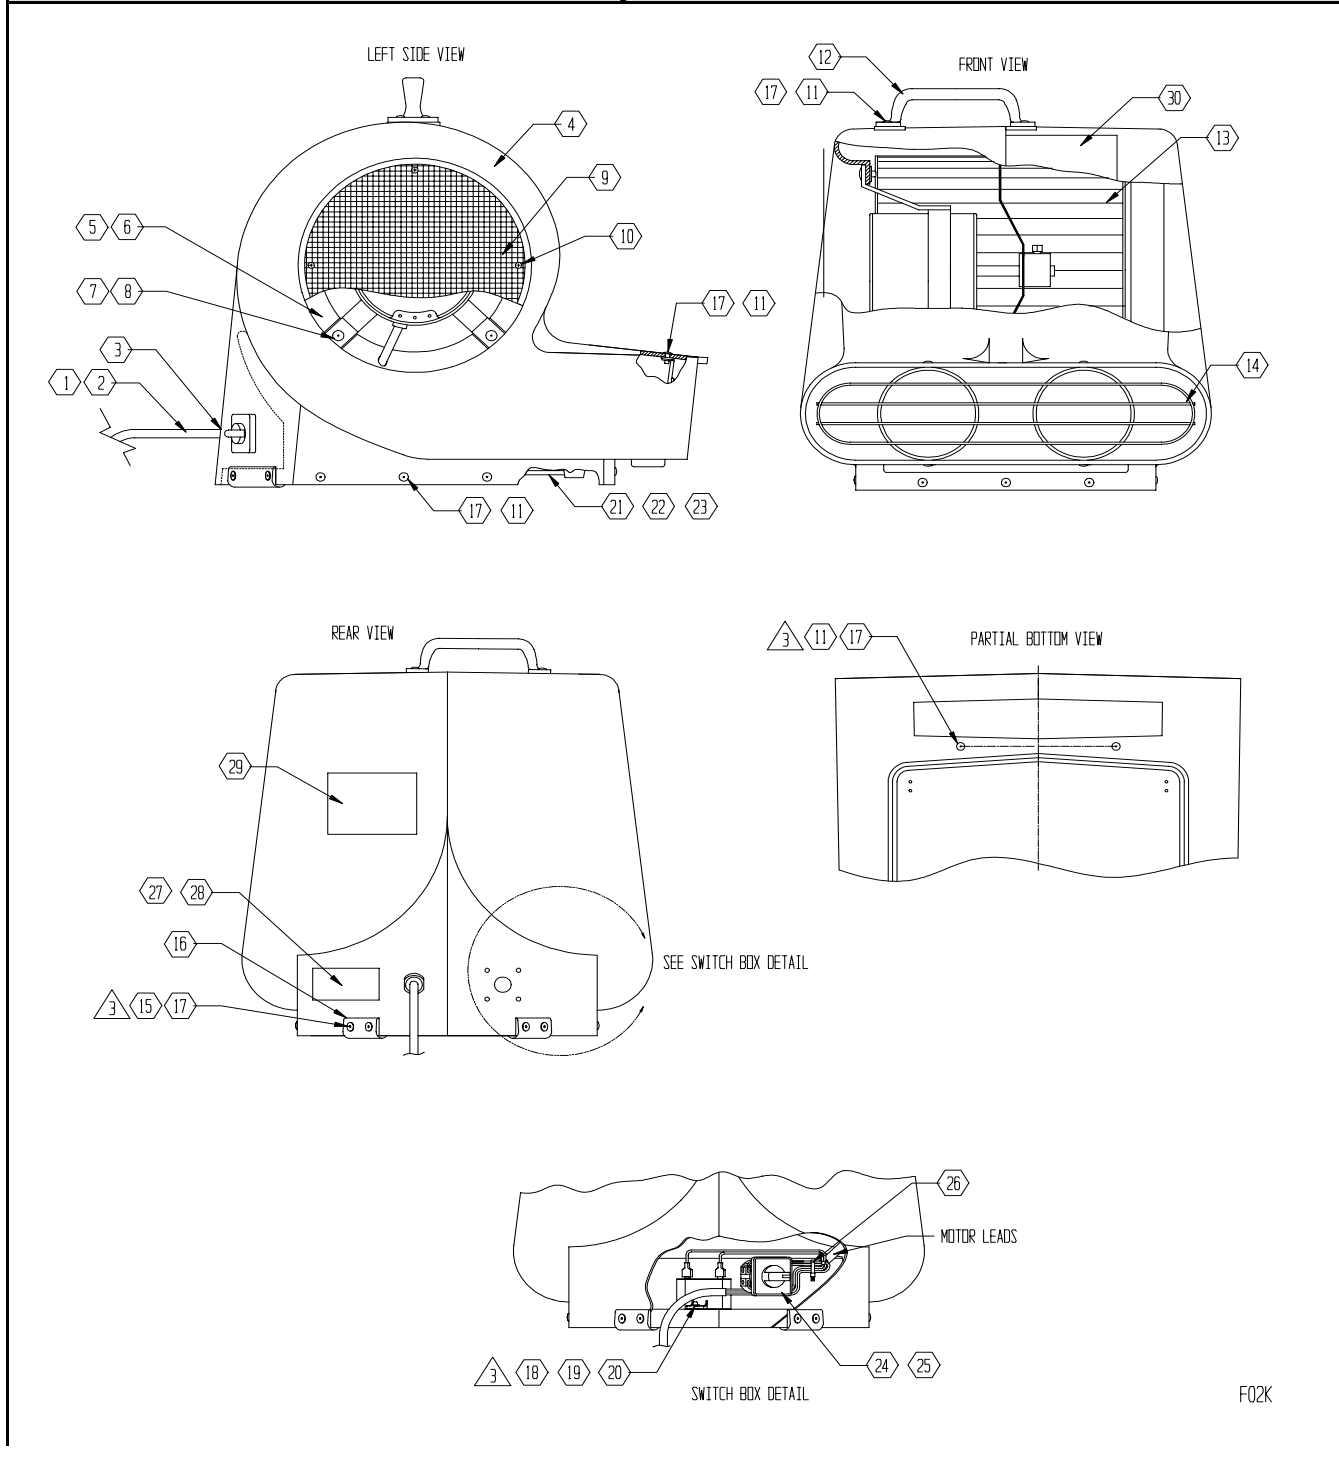

Part Description		Specifications/Model	Part #	Qty	
5	Motor Kit 50Hz UK	230v, 3/4 HP (Convert to Sahara 230v mo	S120	ea.	1
21	Kick Stand Kit	(rivets, feet, instructions included)	S128	ea.	1
24	Switch Kit	3 Speed	S48	ea.	1
4	Housing Kit, Sirocco	Fisher Blue, w/ accessories	S49	ea.	1
13	Wheel Kit w/ Hardware	10 3/4" x 10 1/2"	S54	ea.	1
6	Motor Kit w/ Hardware	115v, 3/4 HP (F02-HP)	S59	ea.	1

Sirocco TurboDryer Pictorial Breakdown

F02K